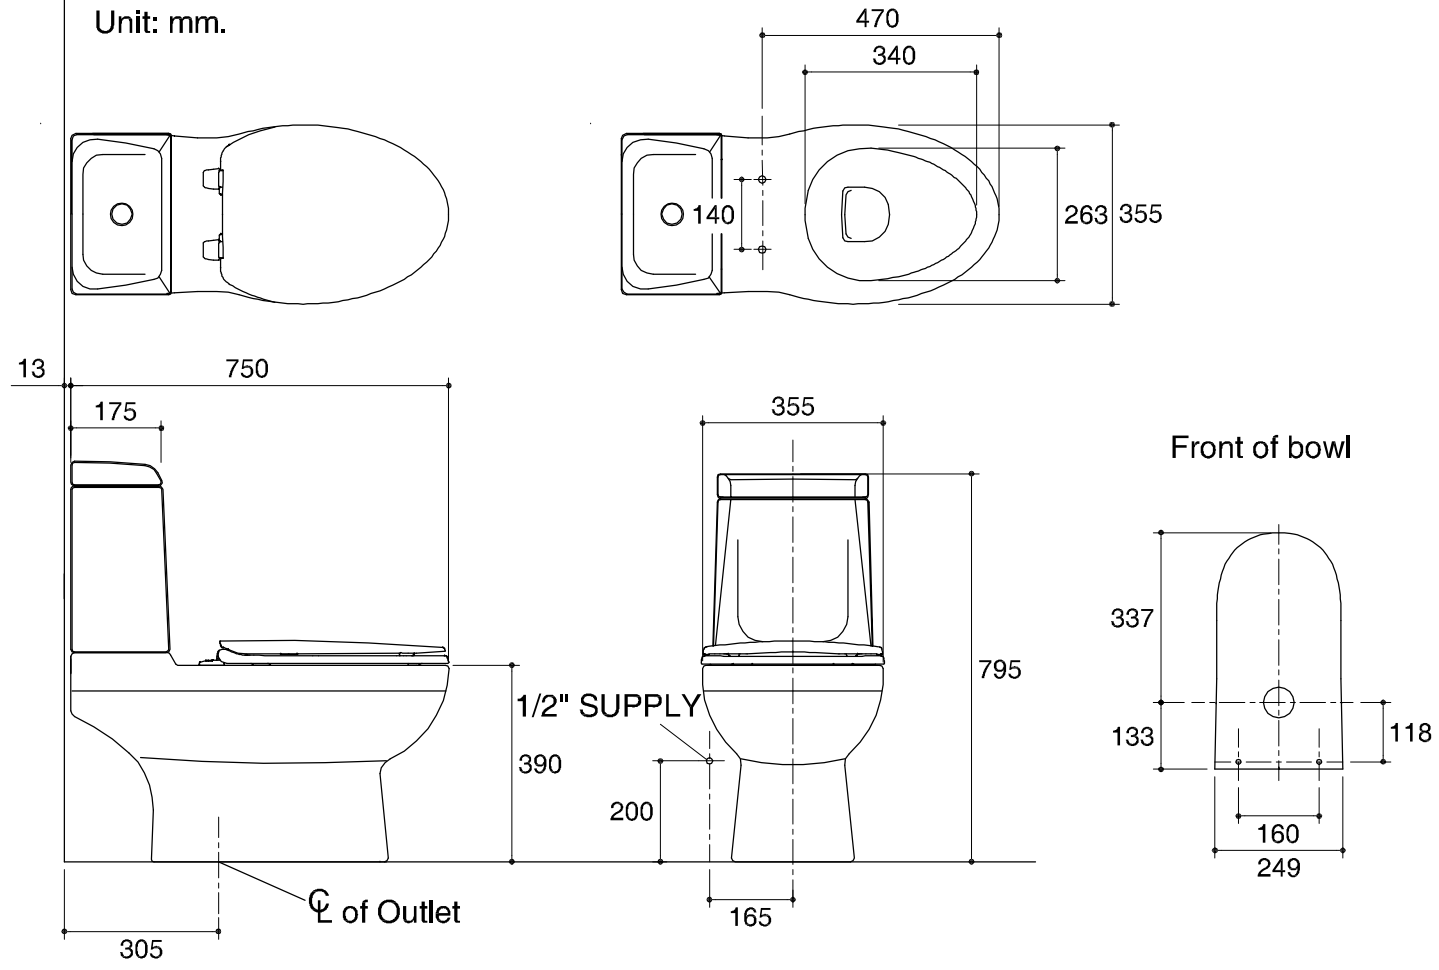

Dimensions are approximate.
Unit: mm.

SKU	K-2786X-S-WK
Name	SELENE DUAL SC
Description	2PC TOILET

KARAT

* The recommended dimension for installation can be adjusted according to user preferences and layout.